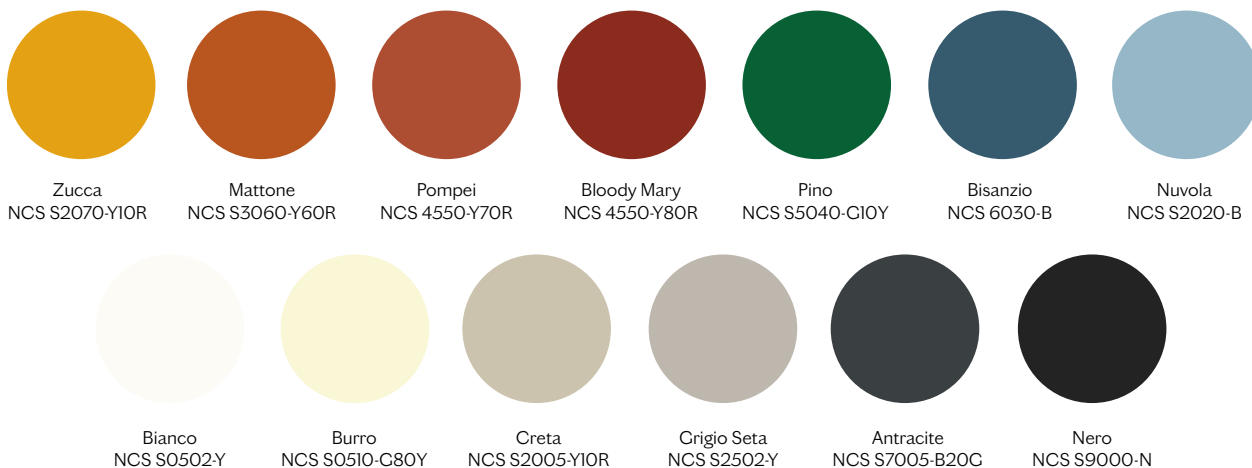

Soko is a modern, lasting solution to give a touch of personality to the living area. The pattern is engraved on the doors and it becomes the shape of the handles. Refined and decorative, Soko comes in two heights, tall with three doors or short with four.

DIMENSIONI | DIMENSIONS

lunghezza | width: 180 cm

larghezza | depth: 48cm

altezza | height: 88 cm

lunghezza | width: 180/240 cm

larghezza | depth: 48 cm

altezza | height: 67 cm

FINITURE STRUTTURA | STRUCTURE FINISHES

LACCATO | LACQUER

FINITURE DETTAGLIO | DETAIL FINISHES

METALLO | METAL