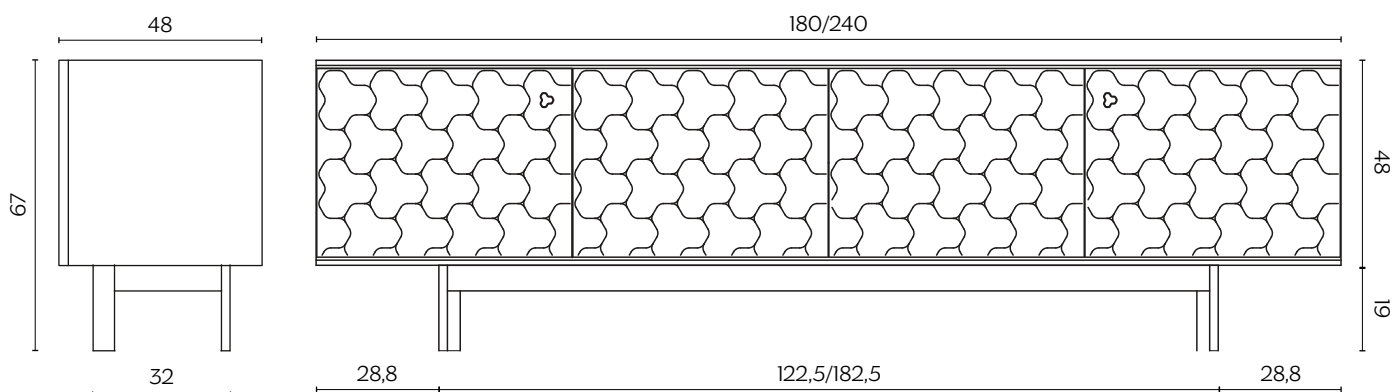

Soko is a modern, lasting solution to give a touch of personality to the living area. The pattern is engraved on the doors and it becomes the shape of the handles. Refined and decorative, Soko comes in two heights, tall with three doors or short with four.

DIMENSIONI | DIMENSIONS

lunghezza | width: 180 cm

larghezza | depth: 48cm

altezza | height: 88 cm

lunghezza | width: 180/240 cm

larghezza | depth: 48 cm

altezza | height: 67 cm

FINITURE STRUTTURA | STRUCTURE FINISHES